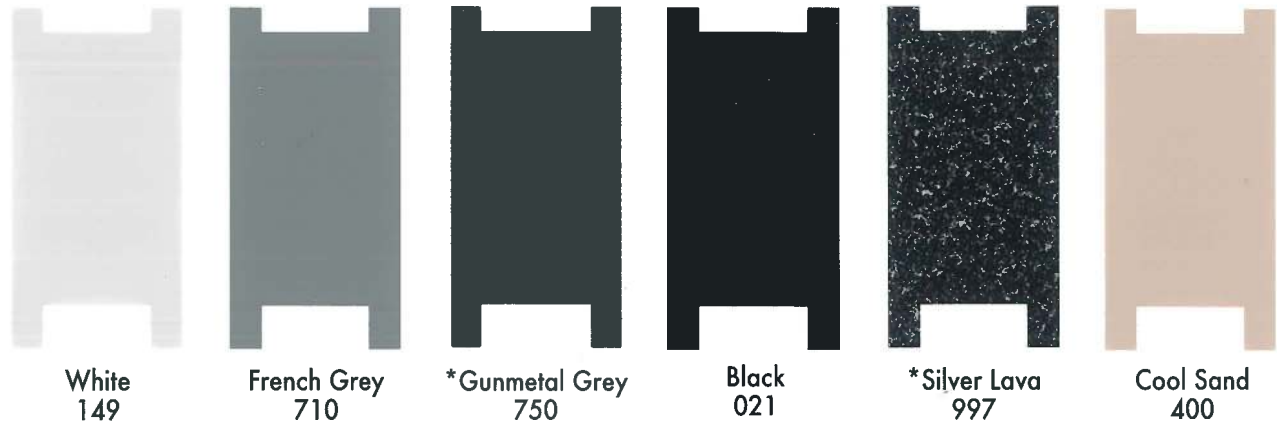

# Powder Shield & Dur-A-Tex™

Powder Shield colors available in 48 hours

\* Premium colors available at a slightly higher cost.

Dur-A-Tex colors have standard graffiti resistant clear coat finishes.  
 Colors White 149 and Silver Lava 997 are not available in the Dur-A-Tex™ product line.  
 Due to the variations in the printing process, actual colors may vary.