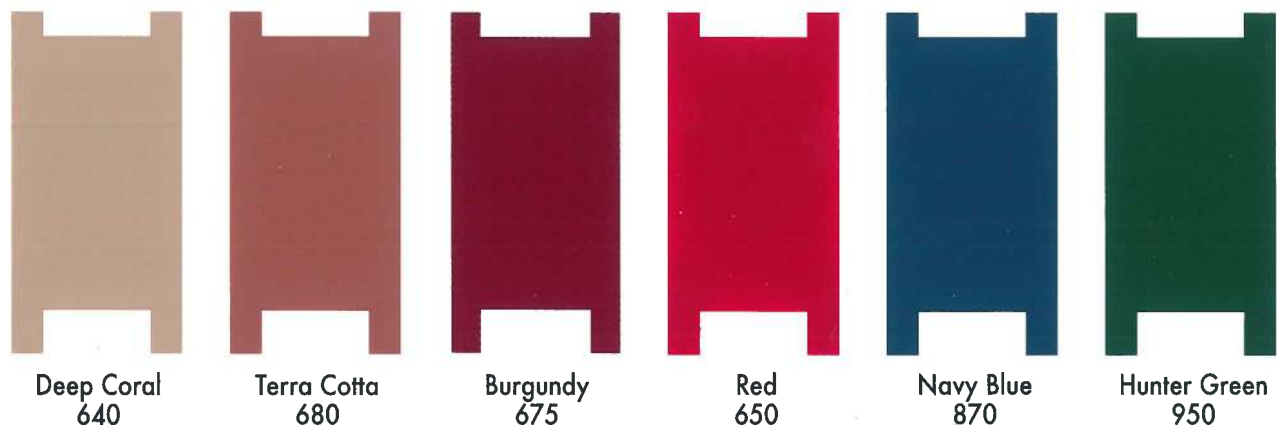

# Powder Shield & Dur-A-Tex™

Powder Shield colors available in 48 hours

\* Premium colors available at a slightly higher cost.

Dur-A-Tex colors have standard graffiti resistant clear coat finishes.  
 Colors White 149 and Silver Lava 997 are not available in the Dur-A-Tex™ product line.  
 Due to the variations in the printing process, actual colors may vary.